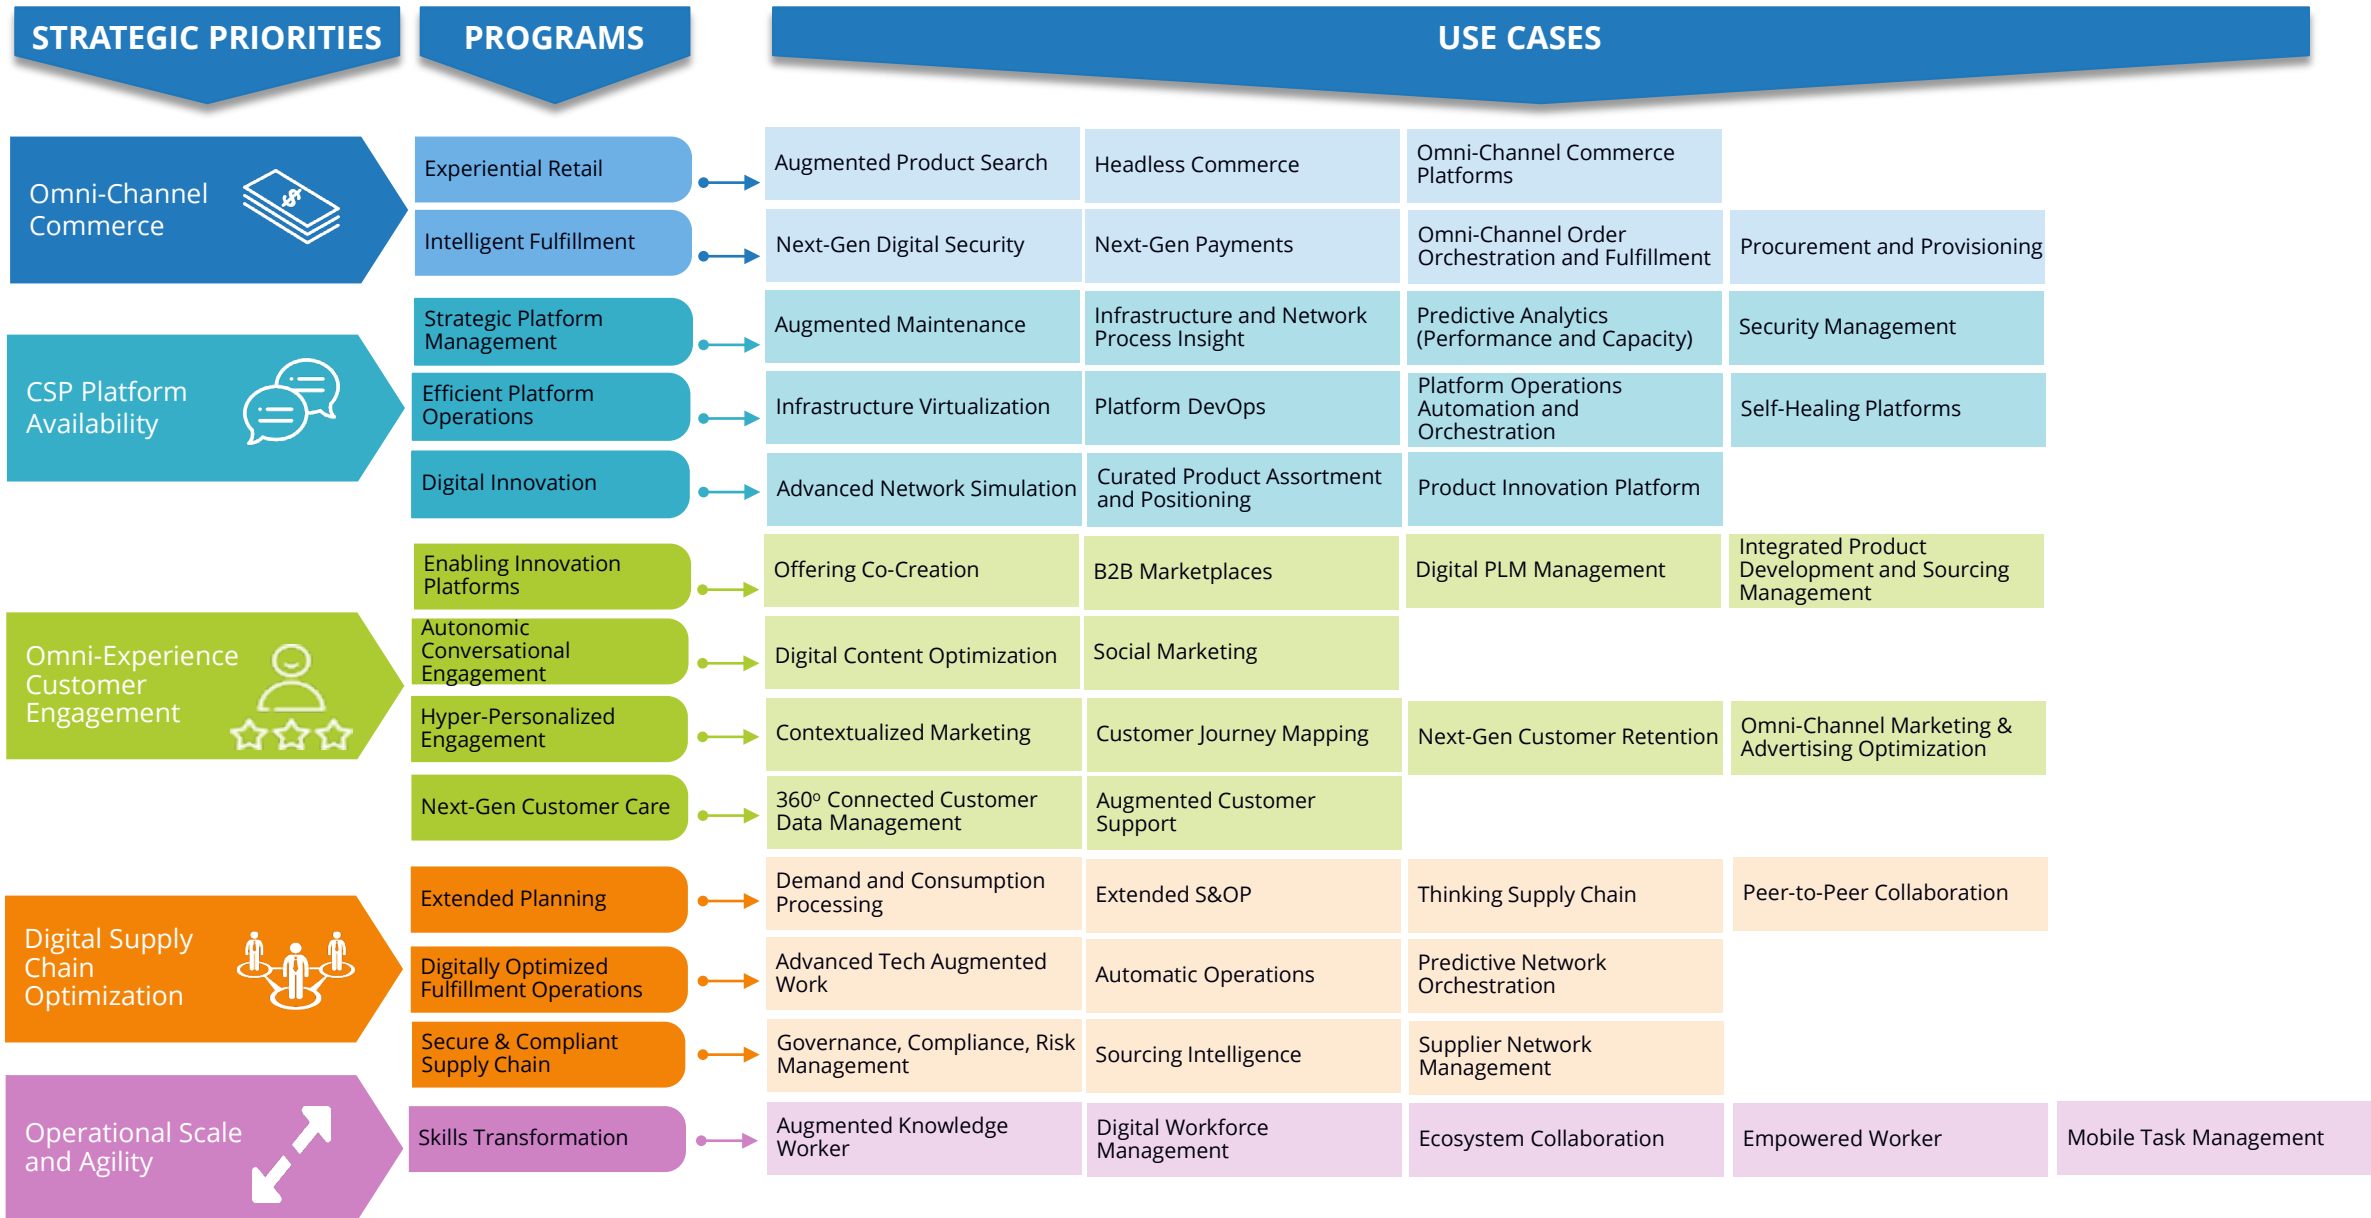

Support and Enable Diverse, Connected Communities

Support and Enable Diverse, Connected Communities Digital Roadmap

Digitally Transforming the Enterprise Industry by Industry

IDC Energy Insights

- Agile Energy
- Agile Mining
- Energy-as-a-Service

IDC Financial Insights

- Capital Markets
- Connected Banking
- Contextual and Value Centric Insurance

IDC Government Insights

- Effective National Government
- Smart Cities and Communities
- Transformative Academia

IDC Health Insights

- Knowledge-Based Medicine
- Value-Based Health

IDC Manufacturing Insights

- Collaborative Innovation (AOVC)
- Engaging Consumer Experience at Scale (BOVC)
- Creating Experience Ecosystems (EOVC)
- Technology-as-a-Service (TOVC)
- Transportation and Logistics

IDC Retail Insights

- Experiential Hospitality, Dining & Travel
- Experiential Retail
- Media & Entertainment

IDC Telecommunications Insights

- Communications Service-Enabled Connected Communities