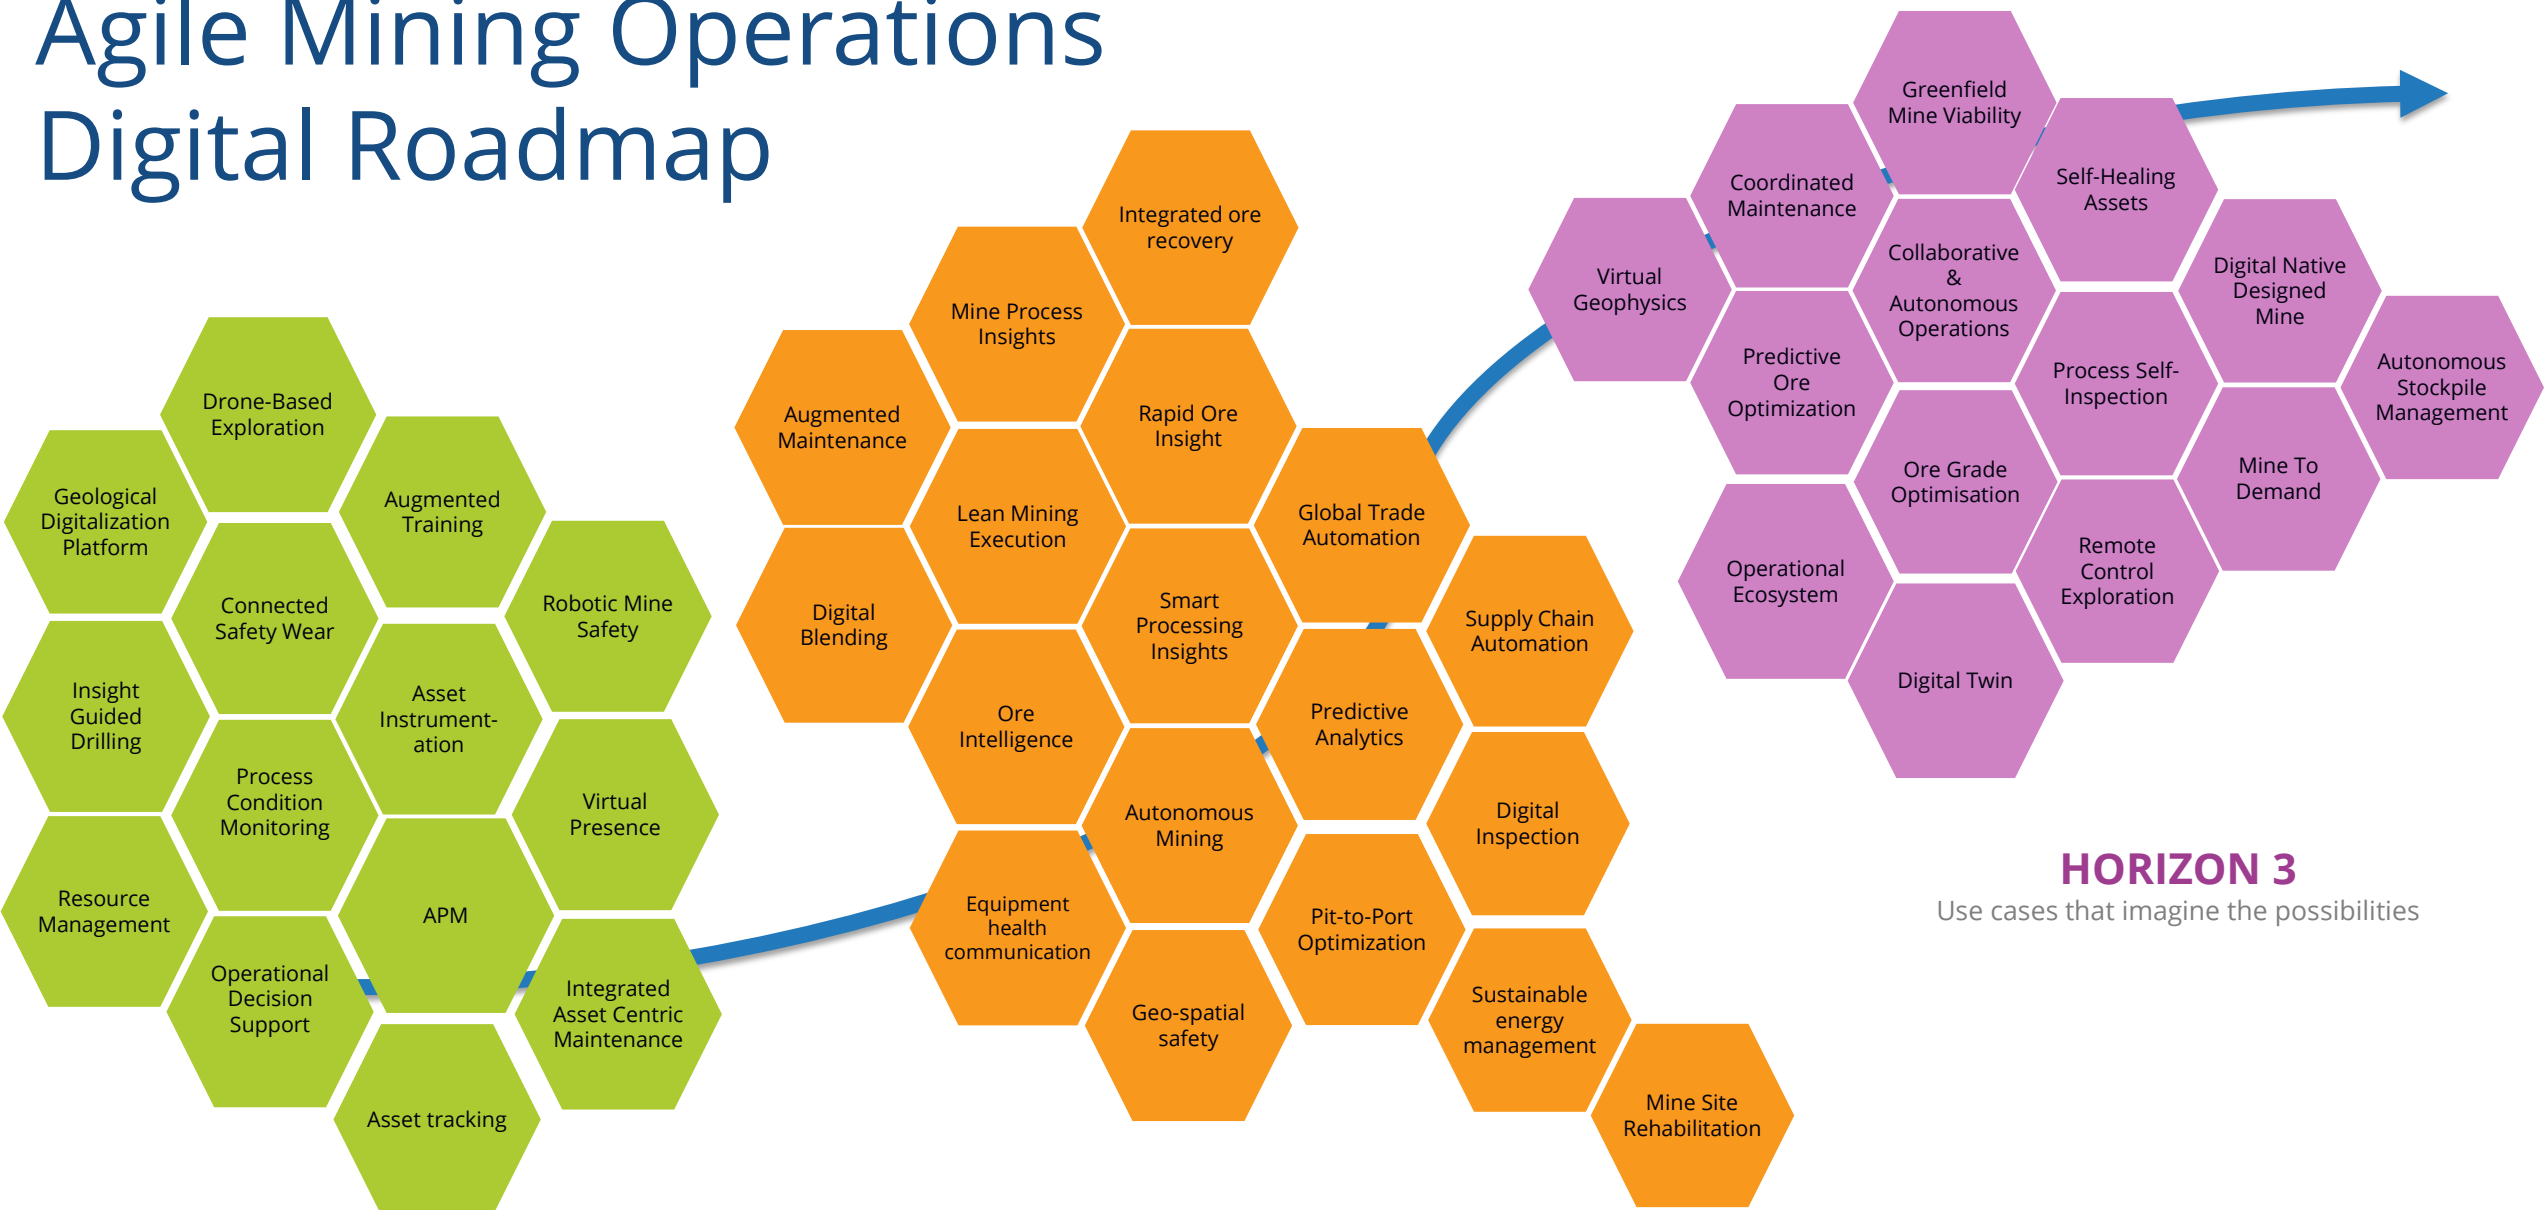

Mine to Demand

Next-Gen Safety and Sustainability

Enhanced Personal Safety

Connected Safety Wear

Virtual Presence

Augmented Training

Robotic Mine Safety

Geo Spatial Safety

Process Safety

Process Condition Monitoring

Process Self Inspection

Environment and Sustainability

Sustainable Energy Management

Mine Site Rehabilitation

# Agile Mining Operations Digital Roadmap

## HORIZON 1

Use cases that are deployed today