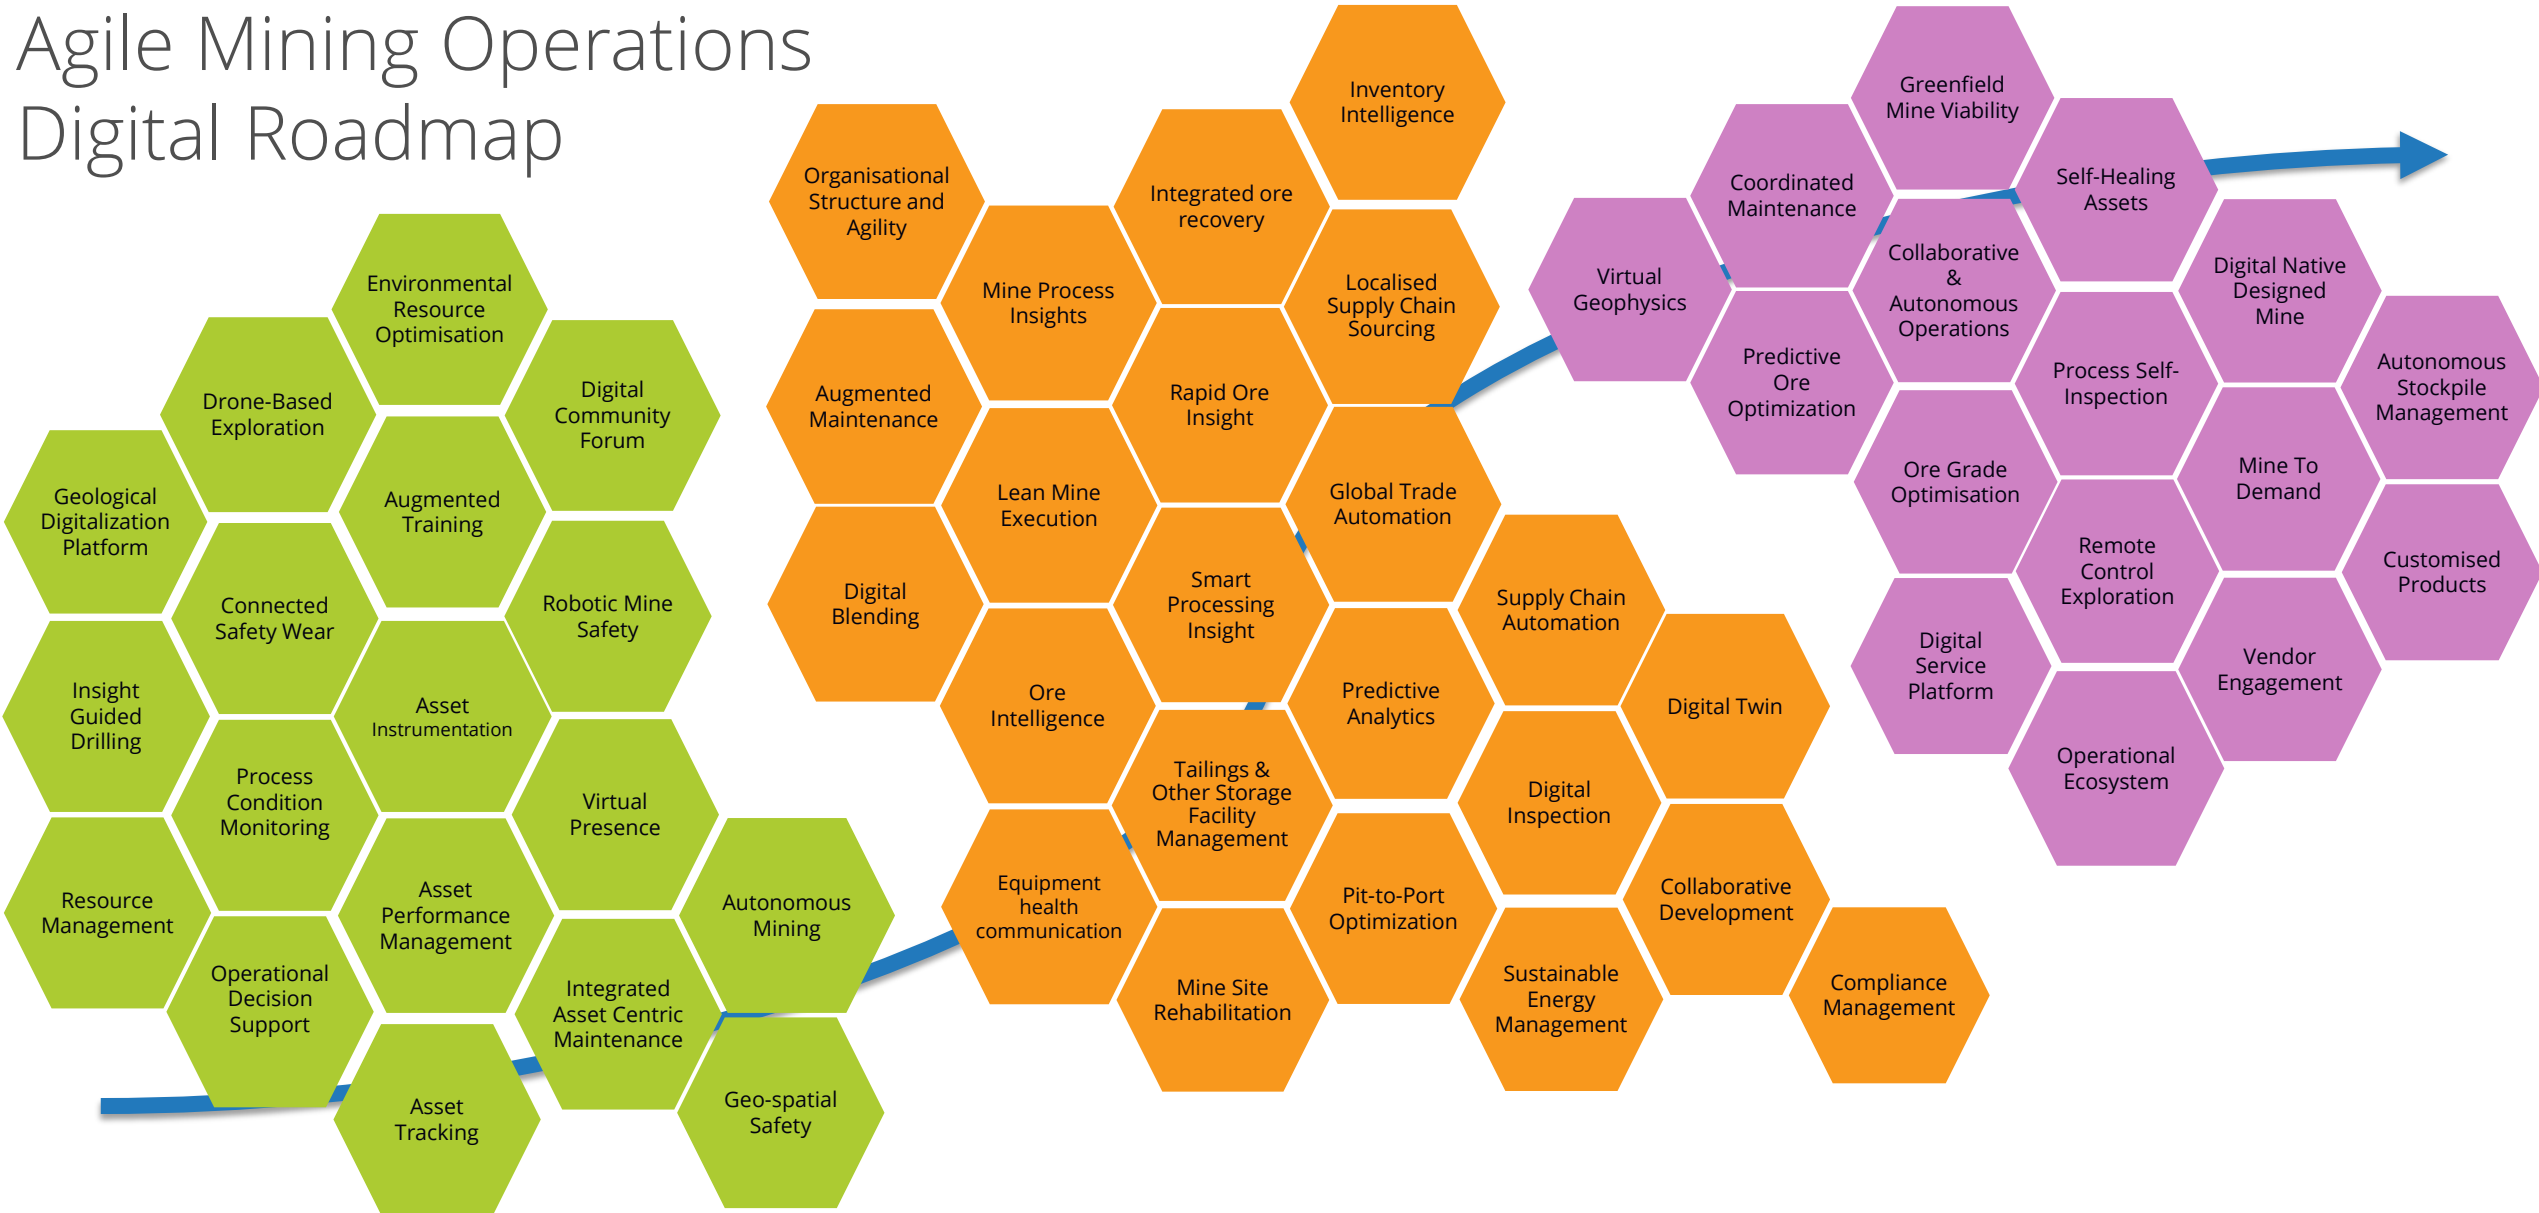

Agile Mining Operations Digital Roadmap

HORIZON 1

Use cases that are deployed today

HORIZON 2

Use cases that are being incubated

HORIZON 3

Use cases that imagine the possibilities