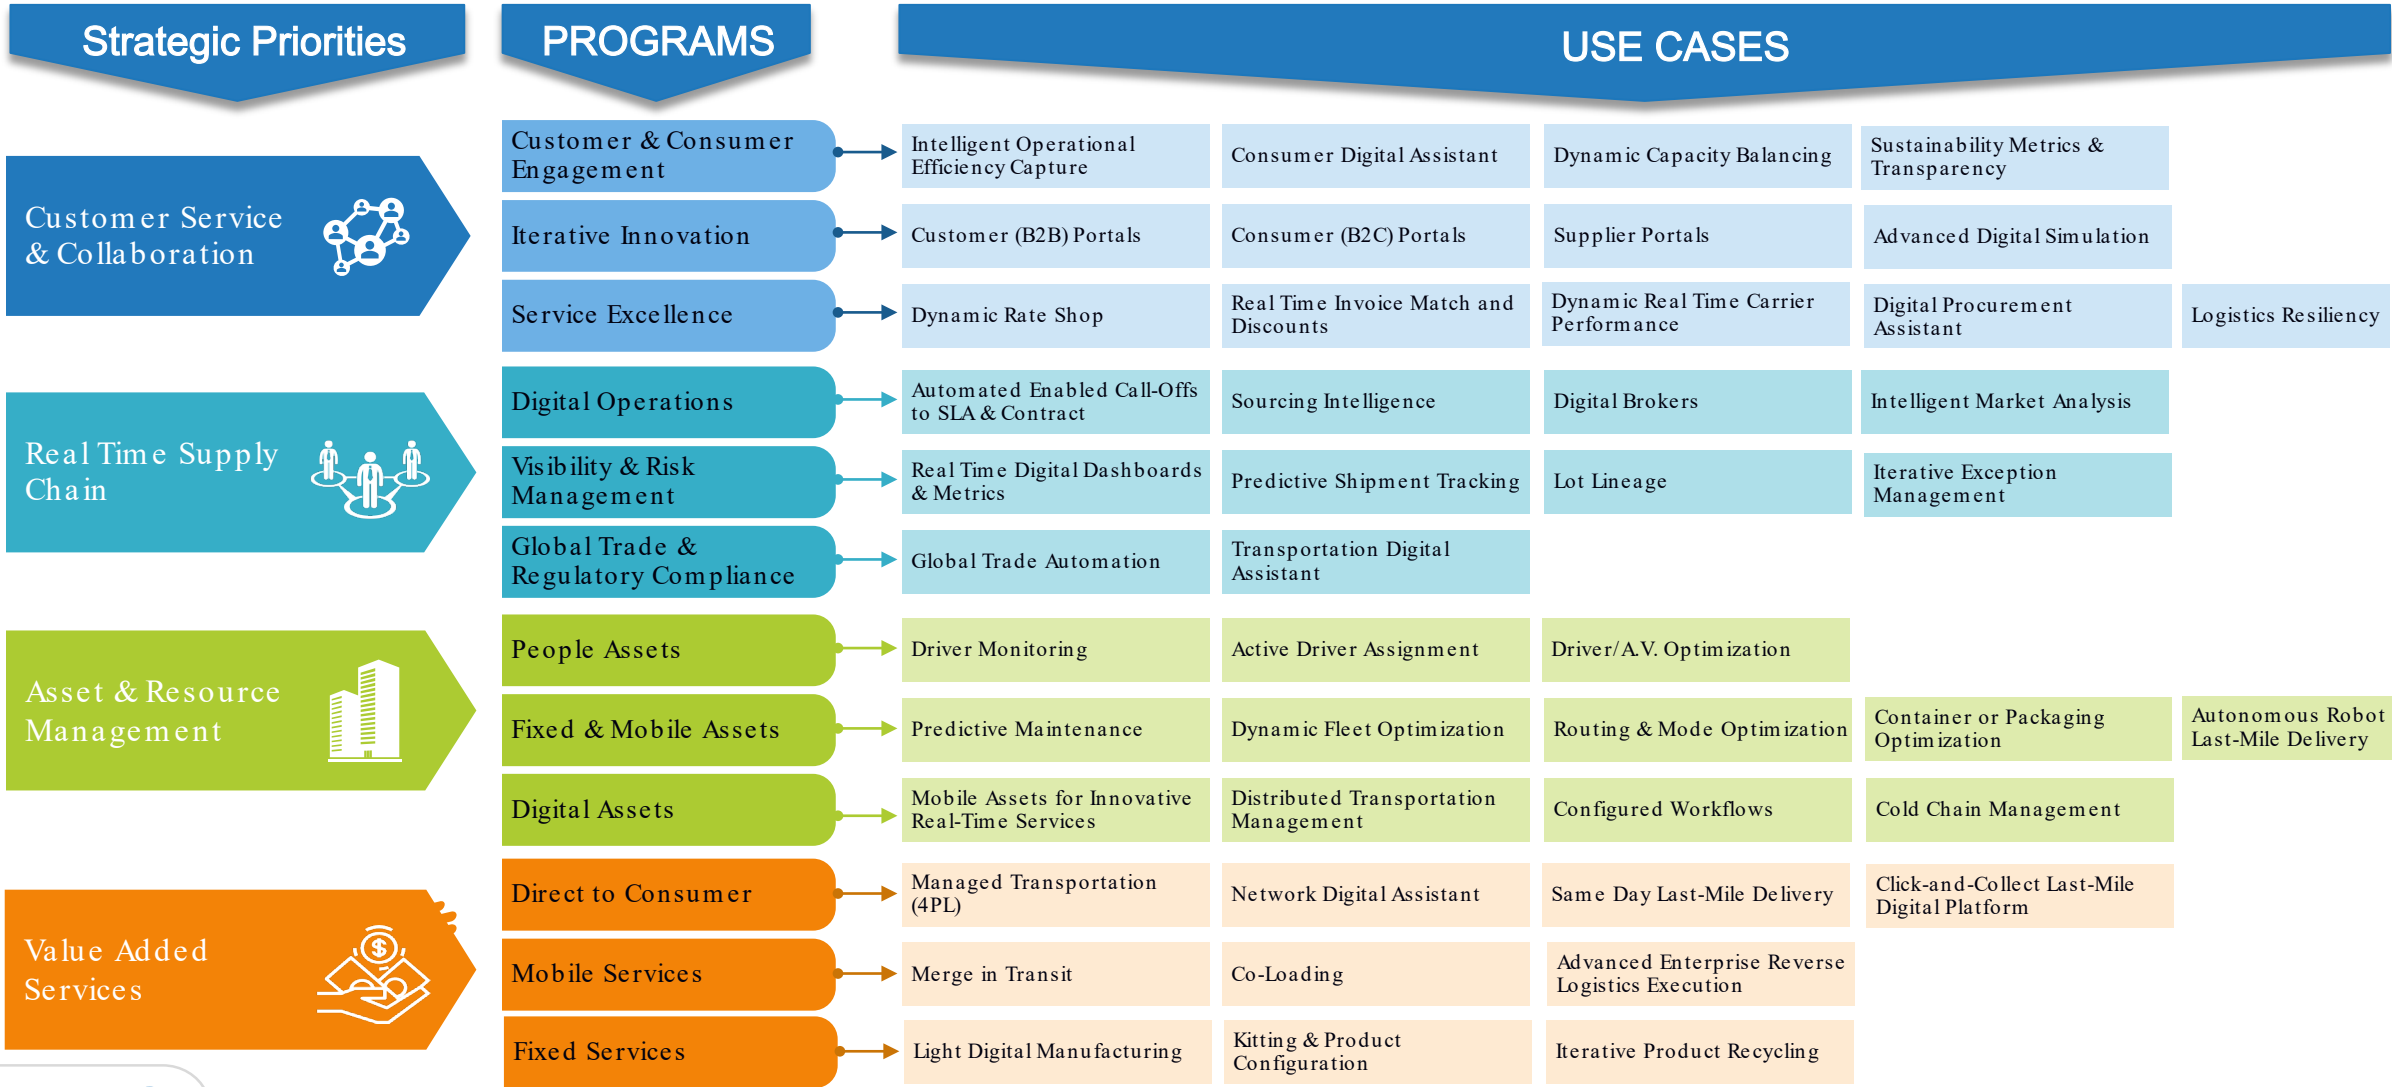

IDC Manufacturing Insights: Real Time Service Excellence (Transportation & Logistics)

Real Time Service Excellence (T&L) Digital Roadmap

HORIZON 1

Use cases that are deployed today

HORIZON 2

Use cases that are being incubated

HORIZON 3

Use cases that imagine the possibilities