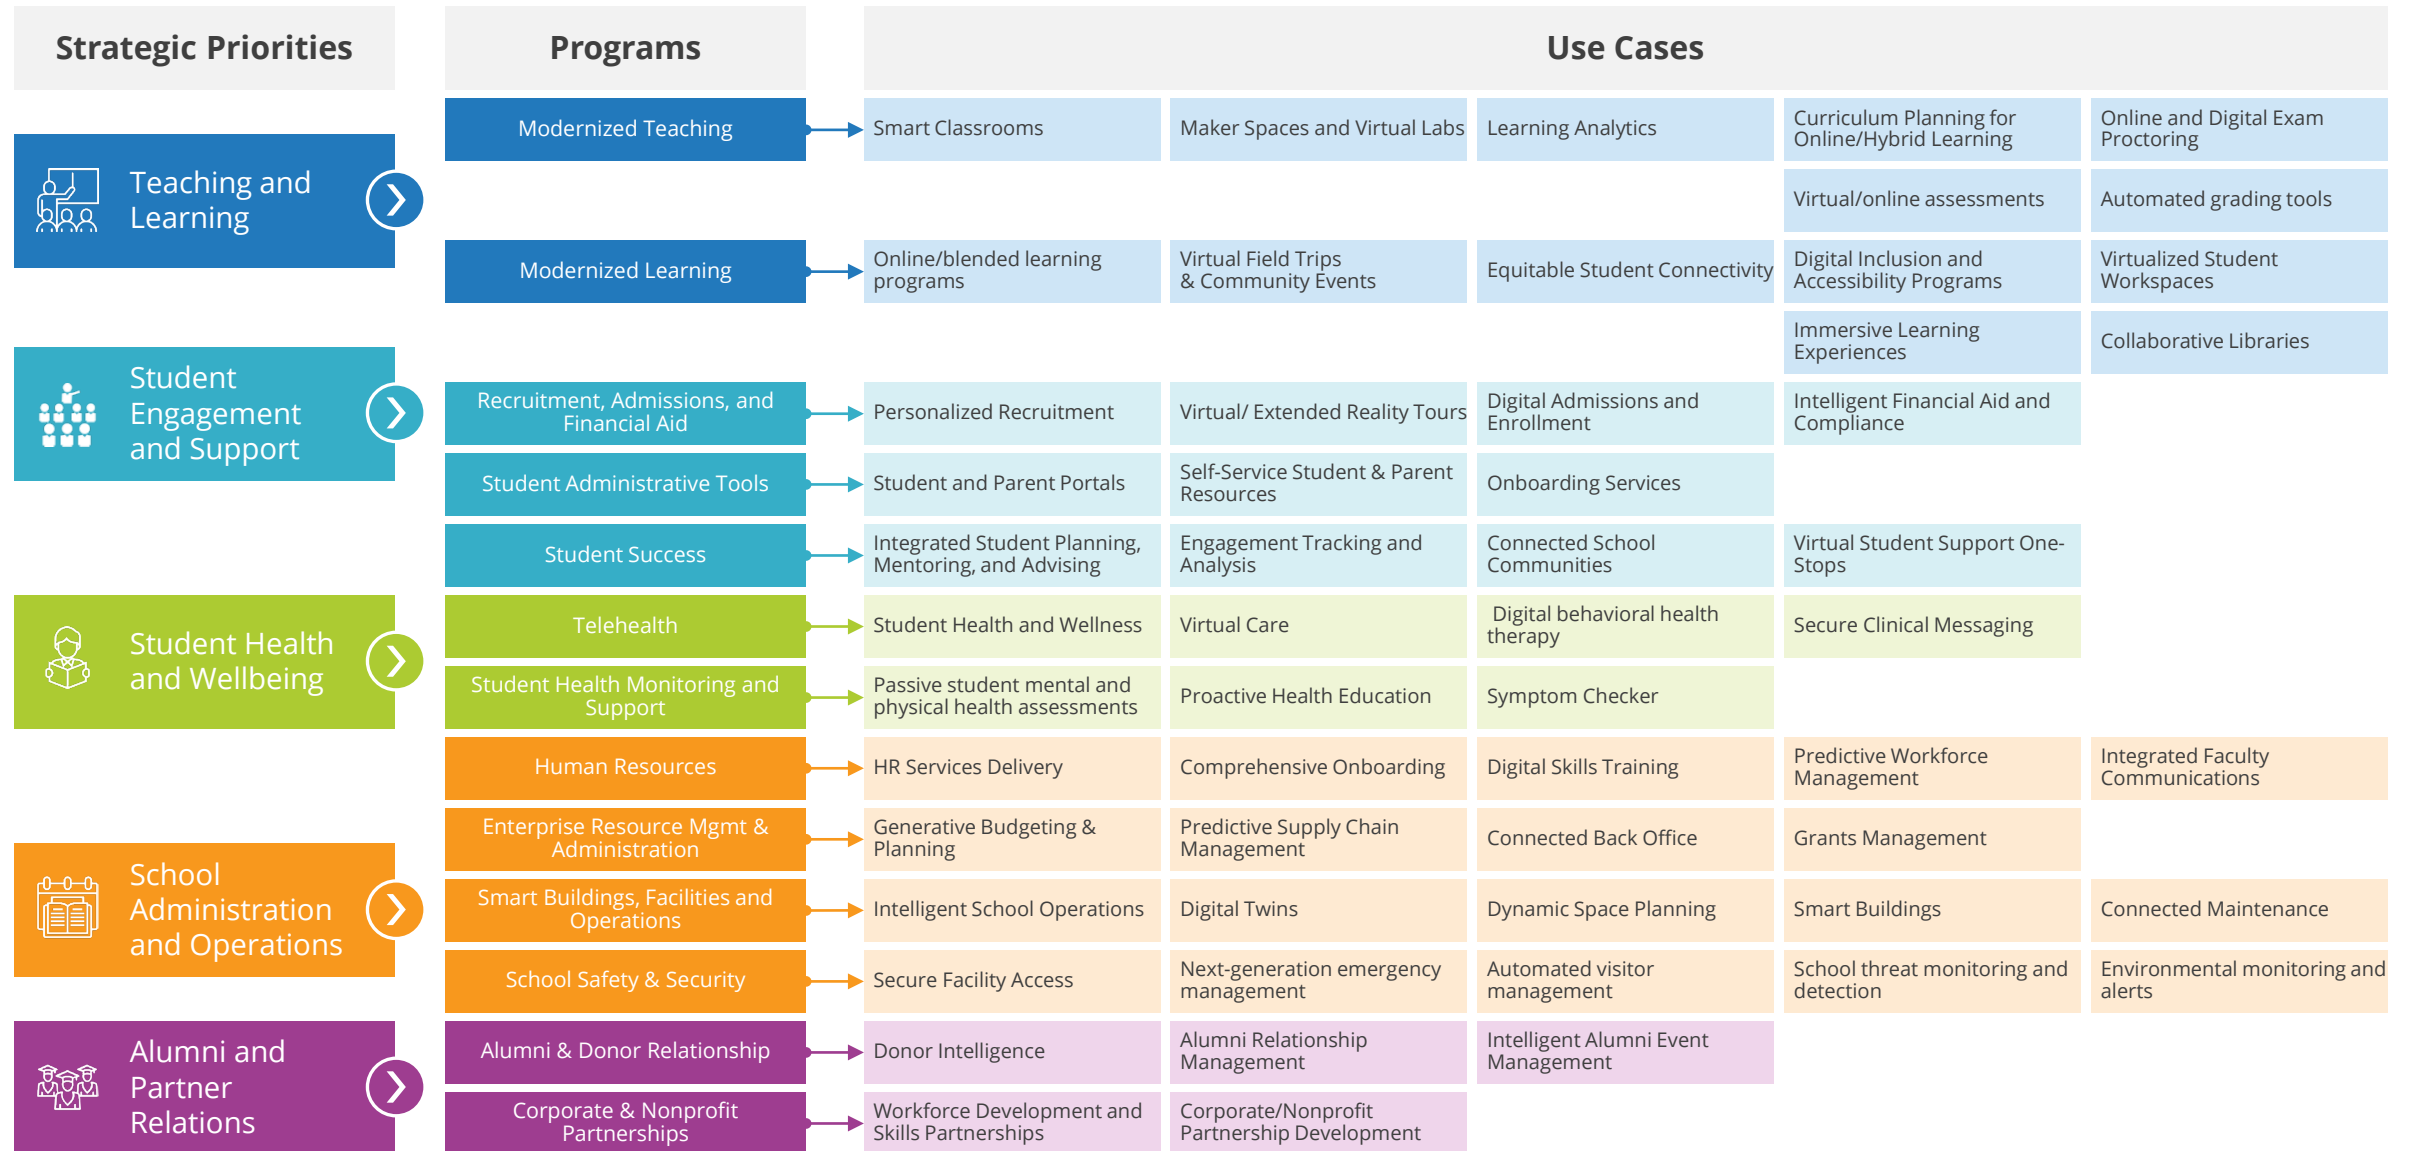

# IDC Government Insights: K – 12 Education DX Use Cases

# K - 12 Digital Transformation Roadmap

**HORIZON 1**  
Immediate

**HORIZON 2**  
Mid-Term

**HORIZON 3**  
Long Term